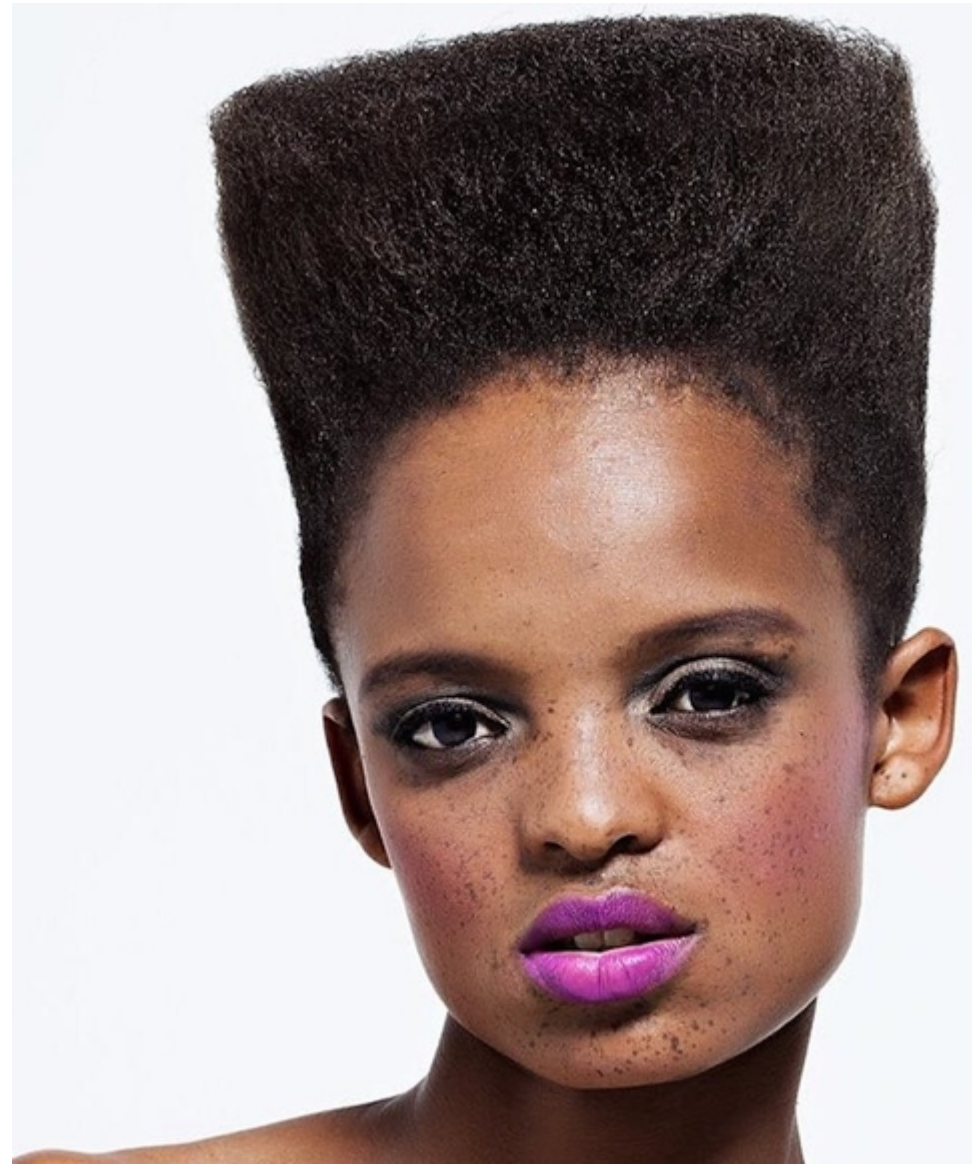

Perpetua Mbali

Hair Colour: Brunette (Brown) Height: 174 cm Shoe: uk 5.5 | eur 38 Bust: 81 cm Cup Size: A
 Waist: 64 cm Hip: 94 cm Eye: Brown Age: 37 year(s)

PHOTOGRAPHY
 JERIE FUSCHETER
 FASHION ASSISTANT
 PHOTOGRAPHER'S ASSISTANT
 ED BENSCHUT
 FASHION ASSISTANT
 SKILLI M'ANGANI
 MODEL PERPETUA
 FROM THE MODELS
 HAIR AND MAKEUP
 ENOKWUBI
 SHOT ON LOCATION
 AT ARTS ON MAIN,
 JERMANENBERG,
 017 007 0880, AND AT
 KIM LIBBERMAN STUDIO,
 WWW.KIMLIBBERMAN.COM
 PRESS CONTACT AT TIME
 OF GOING TO PRESS
 STOCKISTS ON PAGE 139

Dress R495, Adam & Eve at Mermeme. Earrings R129,
 Accessorize. Necklace R100, Sass Diva. Bangles R90
 each, Sowearto. Glasses R1 500, Ray-Ban at Luxottica.
 Socks, model's own

Perpetua Mbali

Hair Colour: Brunette (Brown) Height: 174 cm Shoe: uk 5.5 | eur 38 Bust: 81 cm Cup Size: A
 Waist: 64 cm Hip: 94 cm Eye: Brown Age: 37 year(s)

Perpetua Mbali

Hair Colour: Brunette (Brown) **Height:** 174 cm **Shoe:** uk 5.5 | eur 38 **Bust:** 81 cm **Cup Size:** A
Waist: 64 cm **Hip:** 94 cm **Eye:** Brown **Age:** 37 year(s)

GLAZE OF GLORY
If you never glance
to your lock through a
red e-ker pro
Shane with her
WAZ CLO